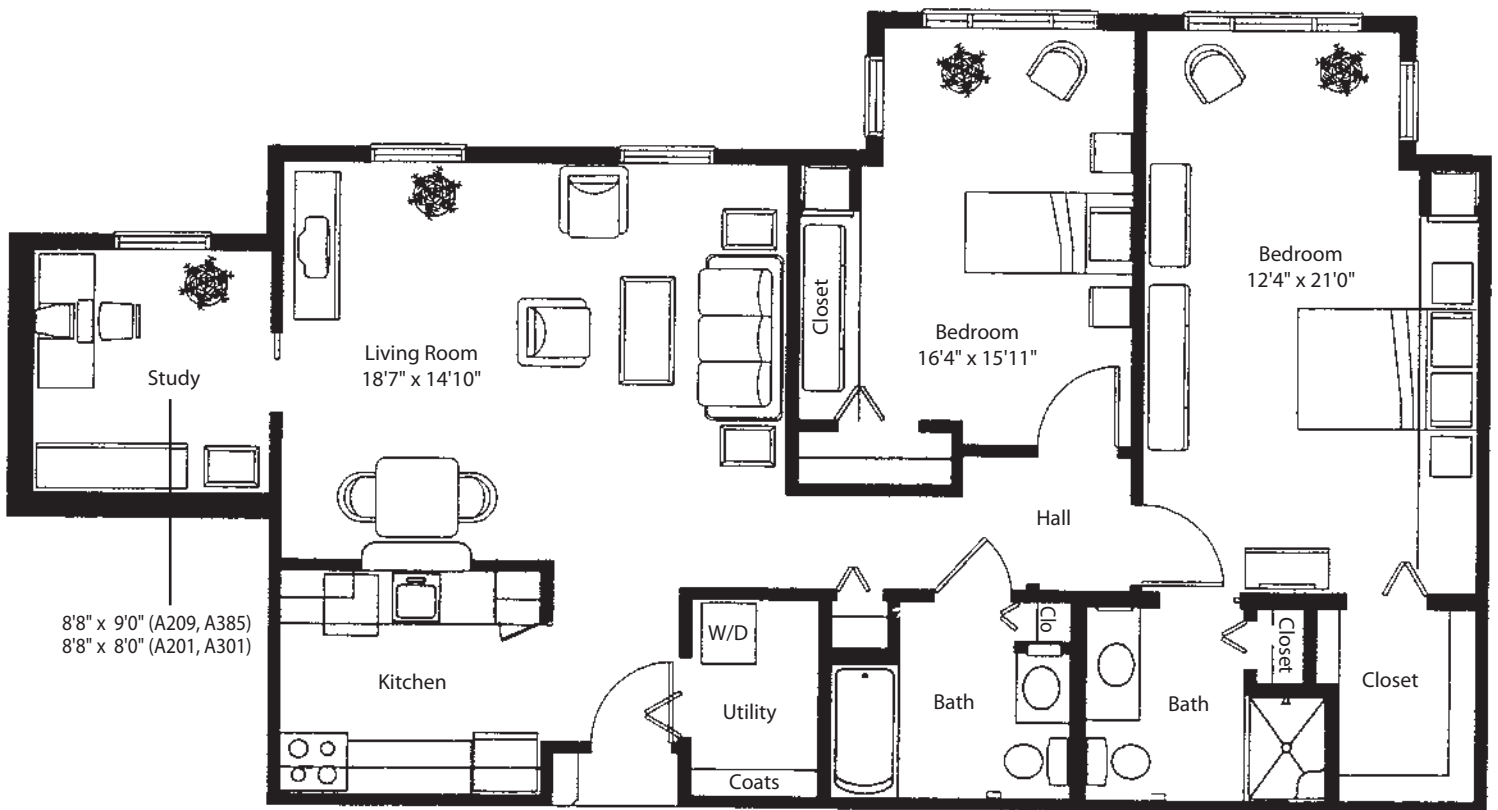

Anchorage Apartment - Two Bedroom/Study 1,256 sq. ft.

quality. warmth. value.

Visit us online today at www.lakeprincewoods.org

100 Anna Goode Way, Suffolk, VA 23434 | Phone: 757-923-5500 | Toll Free: 877-637-7940