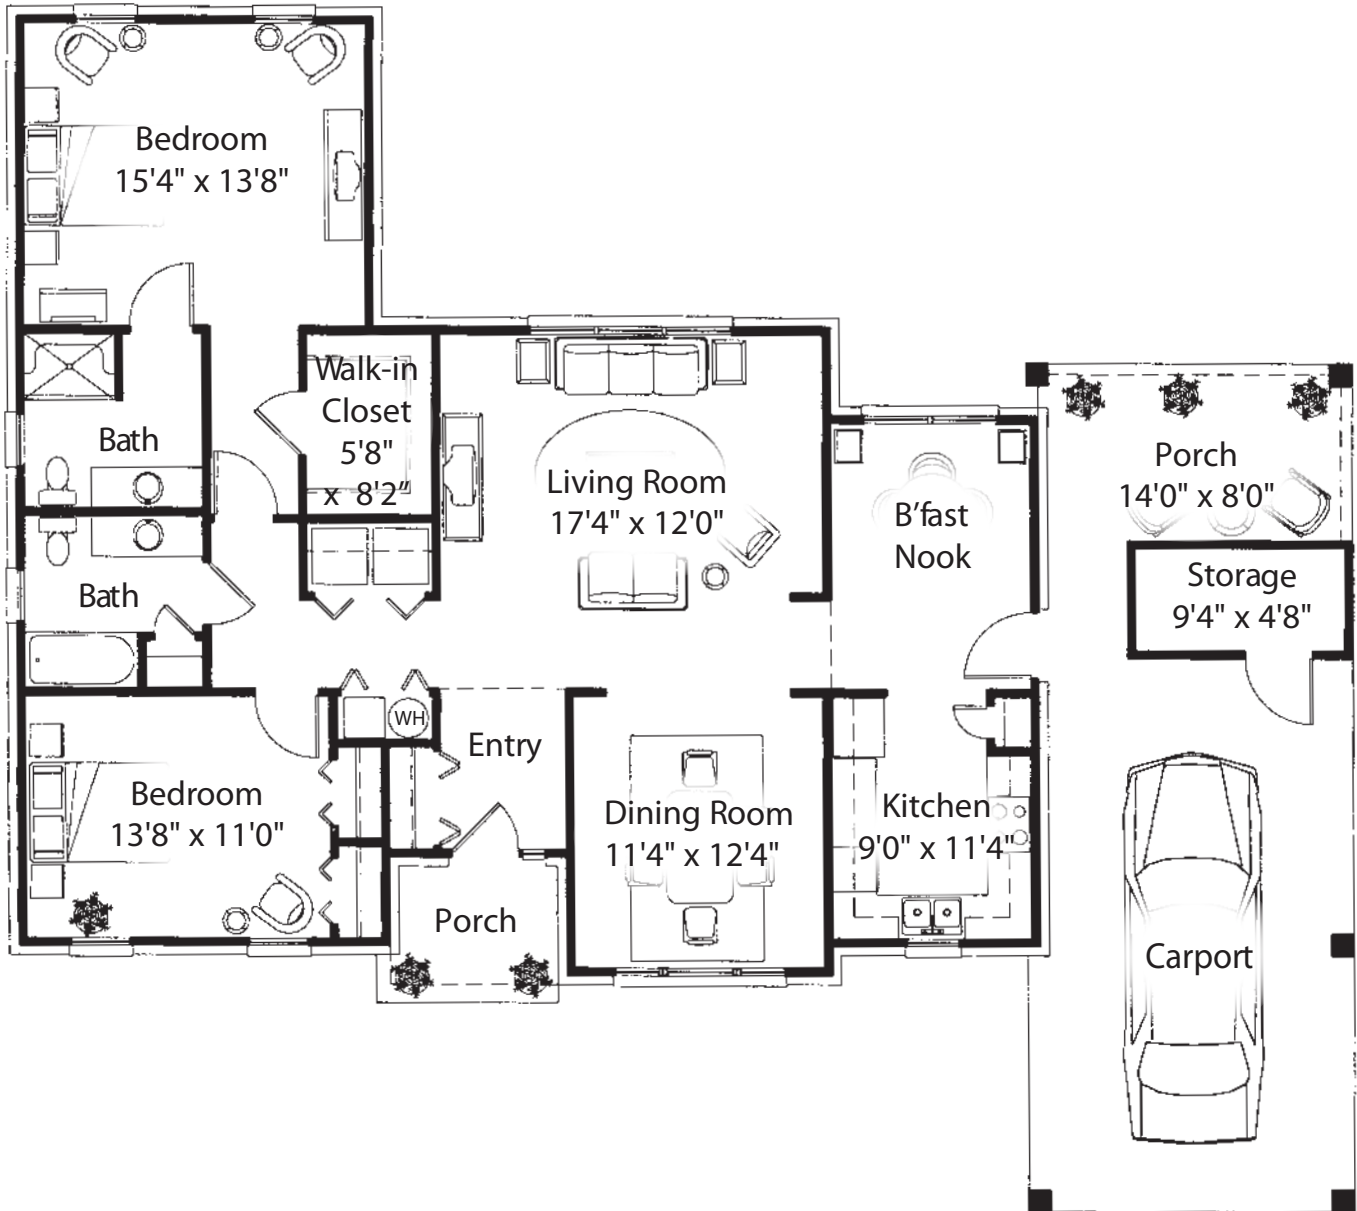

Cottage 1,535 sq. ft.

quality. warmth. value.

Visit us online today at www.lakeprincewoods.org

100 Anna Goode Way, Suffolk, VA 23434 | Phone: 757-923-5500 | Toll Free: 877-637-7940

Cottage 1,535 sq. ft.

quality. warmth. value.