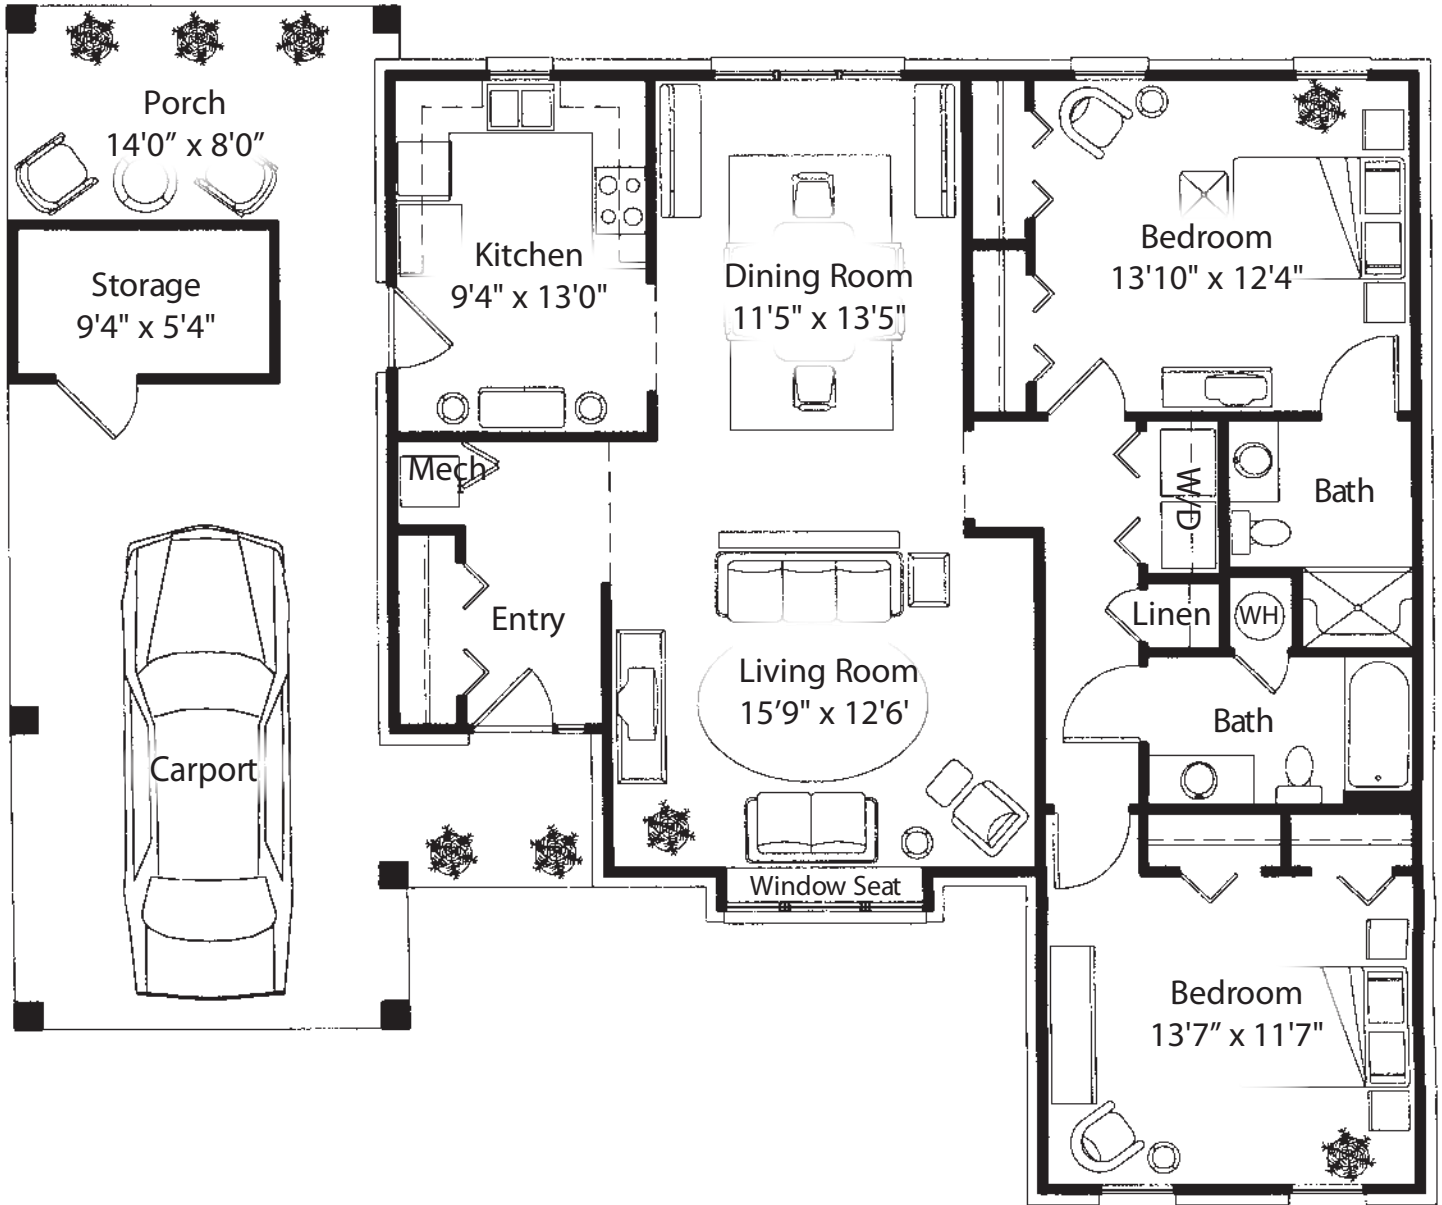

Villa 1,350 sq. ft.

quality. warmth. value.

Visit us online today at www.lakeprincewoods.org

100 Anna Goode Way, Suffolk, VA 23434 | Phone: 757-923-5500 | Toll Free: 877-637-7940

Villa 1,350 sq. ft.

quality. warmth. value.